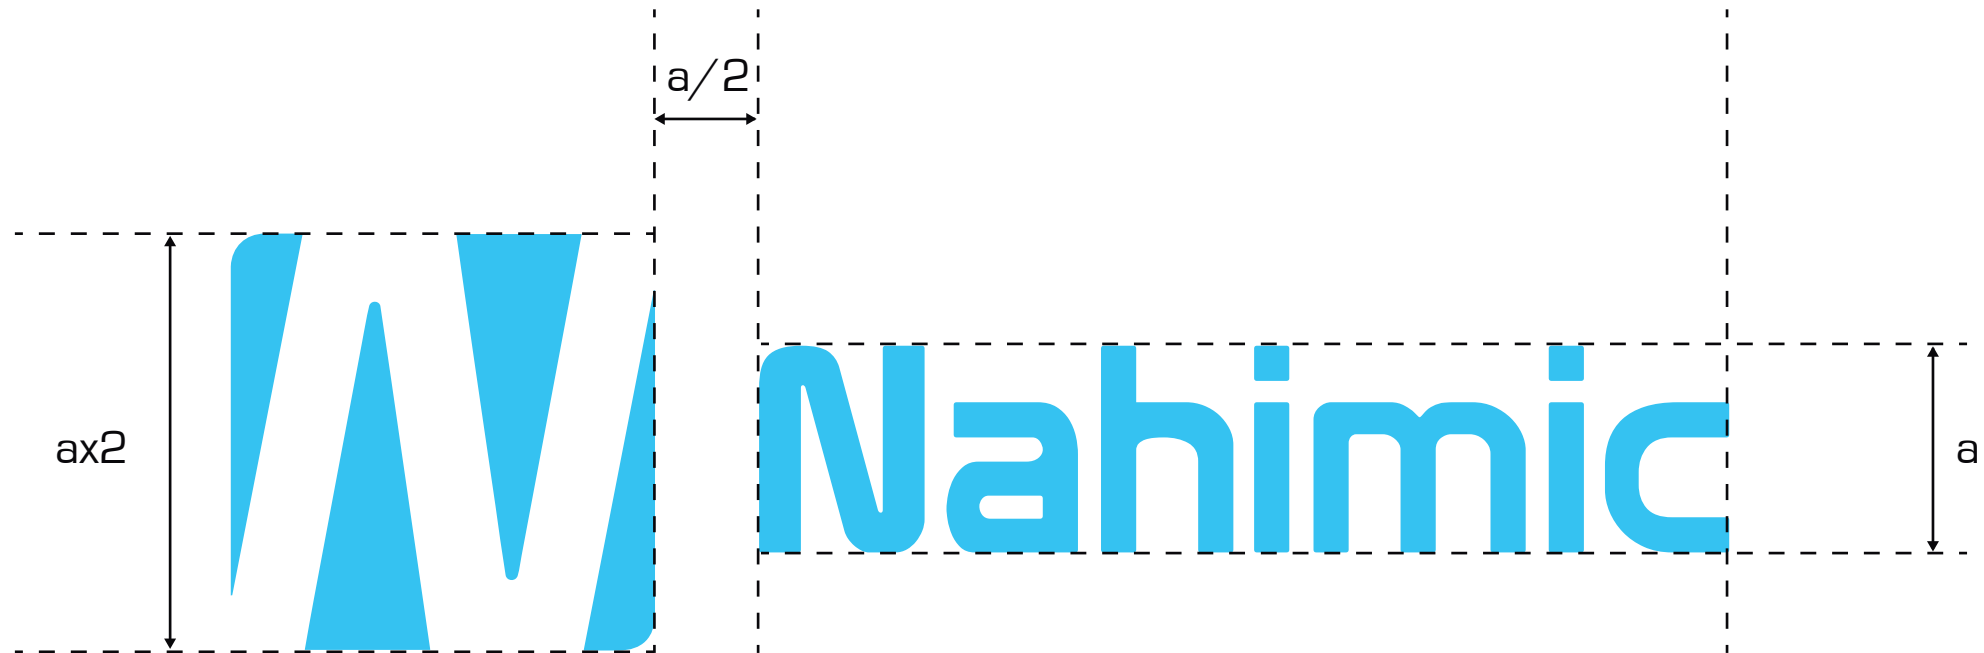

BRAND GUIDELINES

C64
M2

R70
V192
B243

C78
M72
J68
N85

R20
V21
B21

MAIN TYPE : **PROTOTYPE**

SECONDARY TYPE : EUROSTILE

LOGO